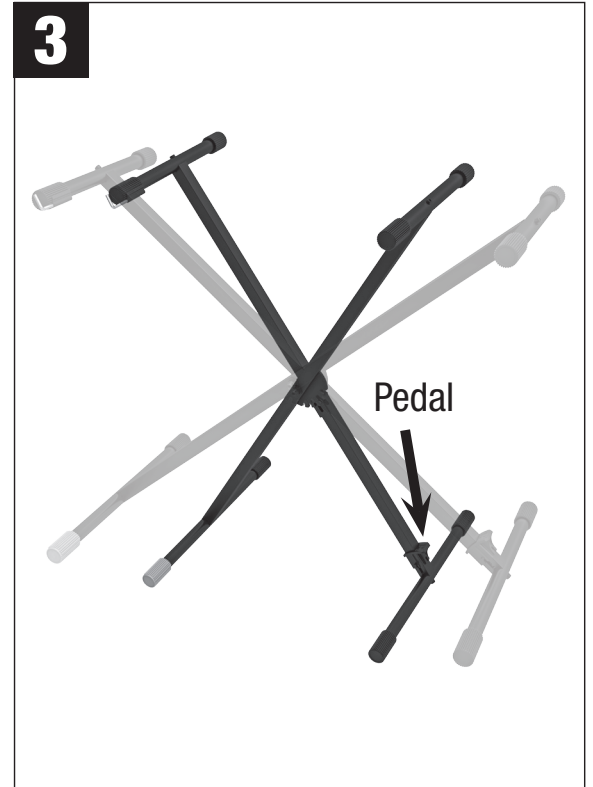

KS100B *EZSTEP* KEYBOARD STAND USER MANUAL

Tighten the arms and legs by the allen key provided and complete set up.

Step on the pedal for quick and convenient 6 positions height settings.

Adjust yellow rubber foot to fit uneven floors.

Adjust sleeve to fit your keyboard.

Specification

Weight: 3.25kg (7.2 lbs.)
Load Capacity: 80kg (176.4 lbs.)
Folded Size: 976 x 83 x 70 mm
(39" x 3.3" x 2.8")