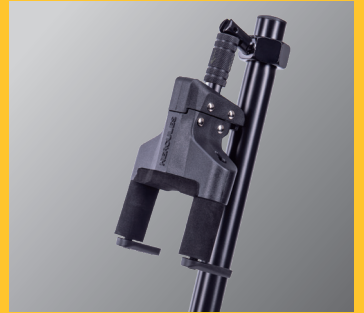

Specially Formulated Foam Rubber

Fully protects your instrument and prevents unwanted movement.

Upgraded Foot Pads

Maximizes the grip between the stand foot and the ground to provide greater stability.

Adjustable Folding Back Rest

The multi-angle folding back rest supports a wide variety of instruments and folds up securely for travel.

*Only on GS415B PLUS, GS422B PLUS, GS432B PLUS, GS526B PLUS

Foldable Auto Grip System Yoke

Supports a wide variety of instruments and folds up securely for travel.

*Only on GS415B PLUS, GS422B PLUS, GS432B PLUS, GS526B PLUS