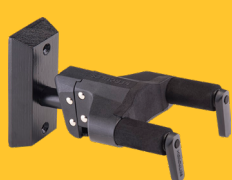

Model	GSP38WBK PLUS, GSP38WB PLUS
Arm Length	105 mm (4.1")
Load Capacity	7 kg (15.4 lbs)
Mounting	Wood base wall mount with screws
Accessories	1 pair N.I.N.A.™

Model	GSP39WB PLUS
Arm Length	105 mm (4.1")
Load Capacity	7 kg (15.4 lbs)
Mounting	Wall mount with screws
Accessories	1 pair N.I.N.A.™

Model	GSP39SB PLUS
Arm Length	105 mm (4.1")
Load Capacity	7 kg (15.4 lbs)
Mounting	Slatwall mount
Accessories	1 pair N.I.N.A.™

Model	GSP40WB PLUS
Arm Length	275 mm (10.8")
Load Capacity	7 kg (15.4 lbs)
Mounting	Wall mount with screws
Accessories	1 pair N.I.N.A.™