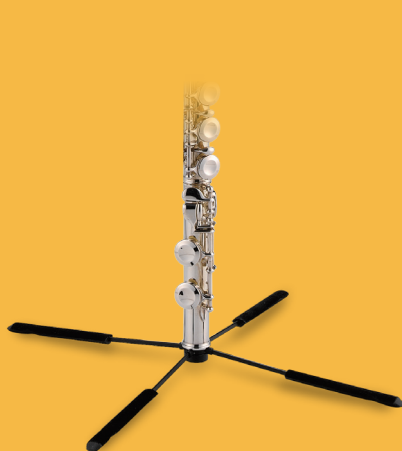

Flute Stand DS460B