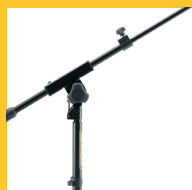

Quik-N-EZ Boom Retainer
on MS120B/MS540B/
MS531B/MS631B PLUS